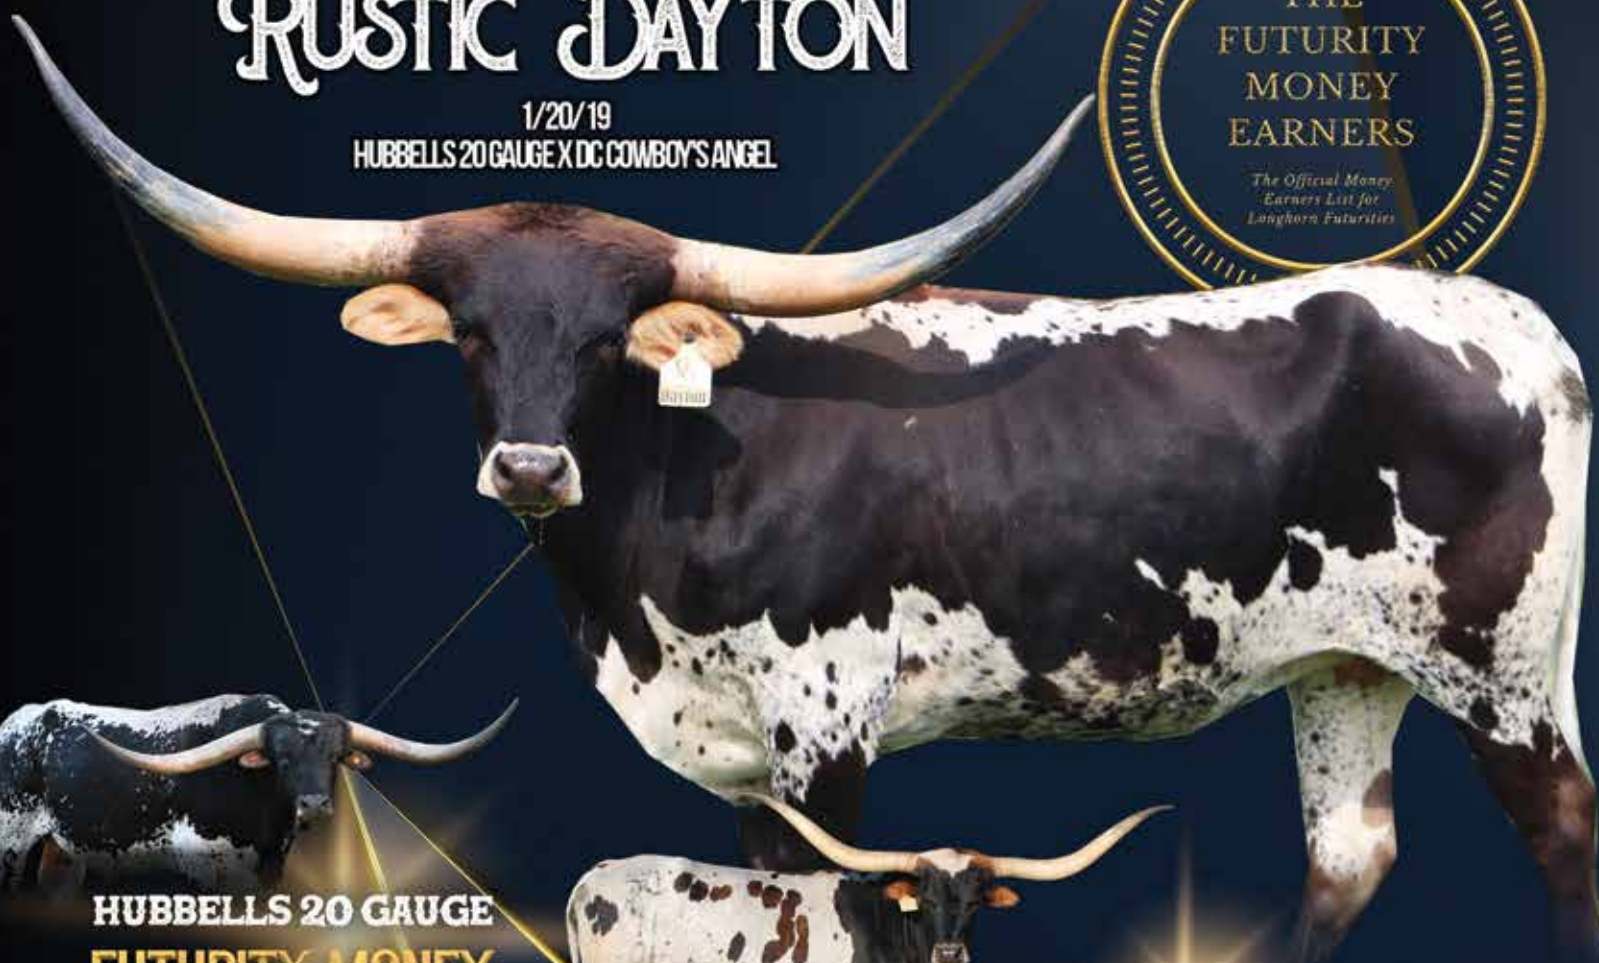

# LOT 17 RUSTIC DAYTON

1/20/19  
HUBBELLS 20 GAUGE X DC COWBOY'S ANGEL

**HUBBELLS 20 GAUGE  
FUTURITY MONEY  
EARNINGS \$27,400.07**

**DC COWBOY'S ANGEL  
COWBOY CHEX \$663.00 X BL ANGEL**

**HL ROYAL ROSE**  
88.75" TTT  
DRAG IRON \$4,397.50 X 90" TTT  
ROYAL REPUTATION