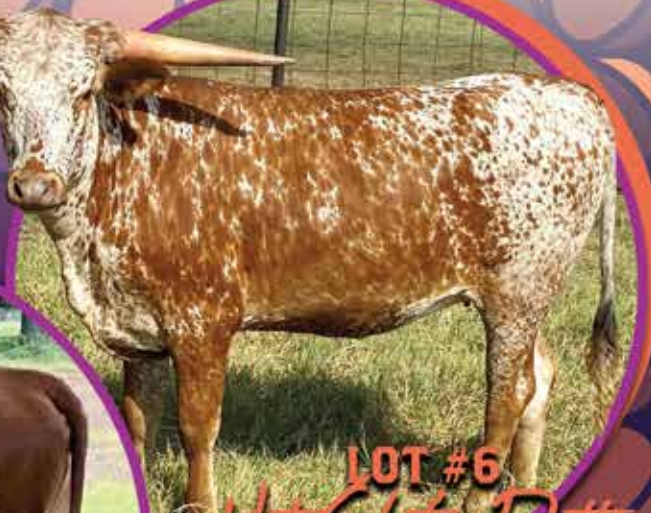

LOT #29
Tattoo's on Duty
DOB: 5/4/21
Kettle's Tattoo x Duty Calls LP

LOT #6
Hot Shot's Dottie
DOB: 1/10/21
Bandera's Hot Shot BCB
x Kettle's Brocade
Service Sire: Dynamic