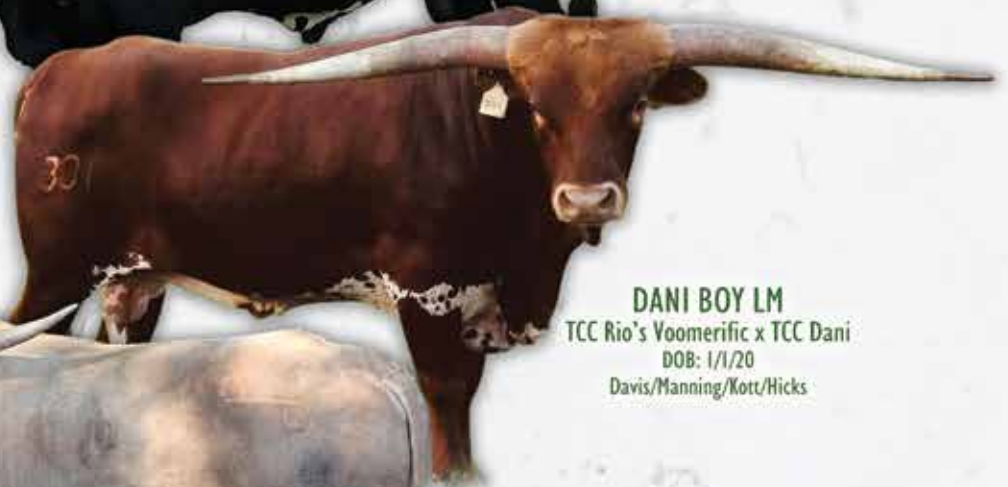

DANI BOY LM

TCC Rio's Voomerific x TCC Dani
DOB: 1/1/20
Davis/Manning/Kott/Hicks